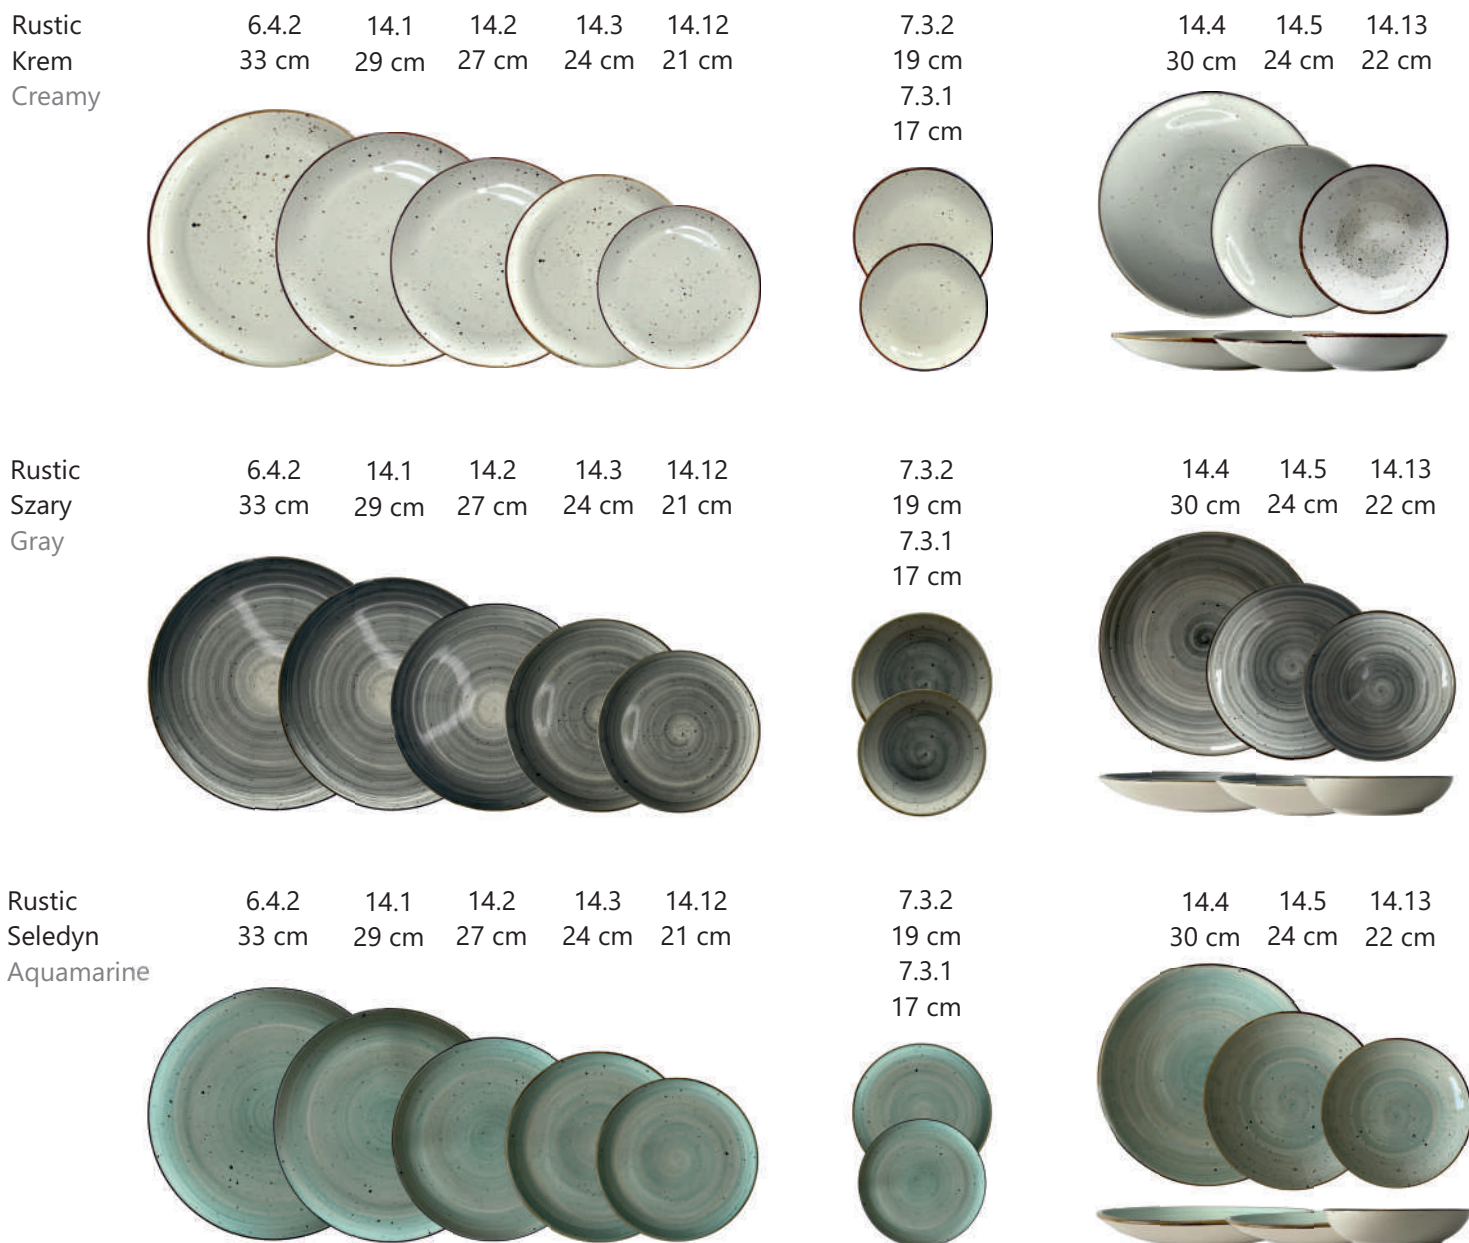

Seria | Series STILL

Kod | Code	Asortyment | Item	Rozmiar | Size	Cena netto PLN | Price EUR
6.4.2	Talerz pizza | Pizza plate	33 cm	59,07 | 14,06
14.1	Talerz płytki | Flat plate	29 cm	51,59 | 12,28
14.2	Talerz płytki | Flat plate	27 cm	40,29 | 9,59
14.3	Talerz płytki | Flat plate	24 cm	35,75 | 8,51
14.12	Talerz śniadaniowy | Breakfast plate	21 cm	29,41 | 7,00
7.3.2	Talerz deserowy | Dessert plate	19 cm	24,15 | 5,75
7.3.1	Talerz deserowy | Dessert plate	17 cm	20,20 | 4,81
14.4	Talerz głęboki | Deep plate	30 cm	61,58 | 14,66
14.5	Talerz głęboki | Deep plate	24 cm	40,29 | 9,59
14.13	Talerz głęboki | Deep plate	22 cm	39,15 | 9,32