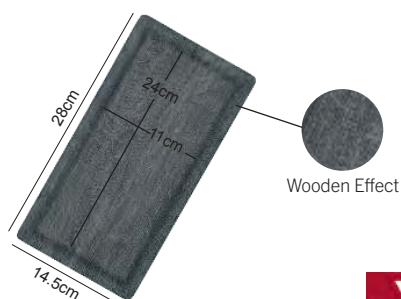

6/12

NEW

12460EU

Timber Melamine Collection
Round Serving Paddle Tan

Ø30.5 x 1.5cm with 9.5cm handle

6/12

SMOKEHOUSE, OYNX, TIMBER COLLECTIONS™ MELAMINE TRAYS & PADDLES

NEW