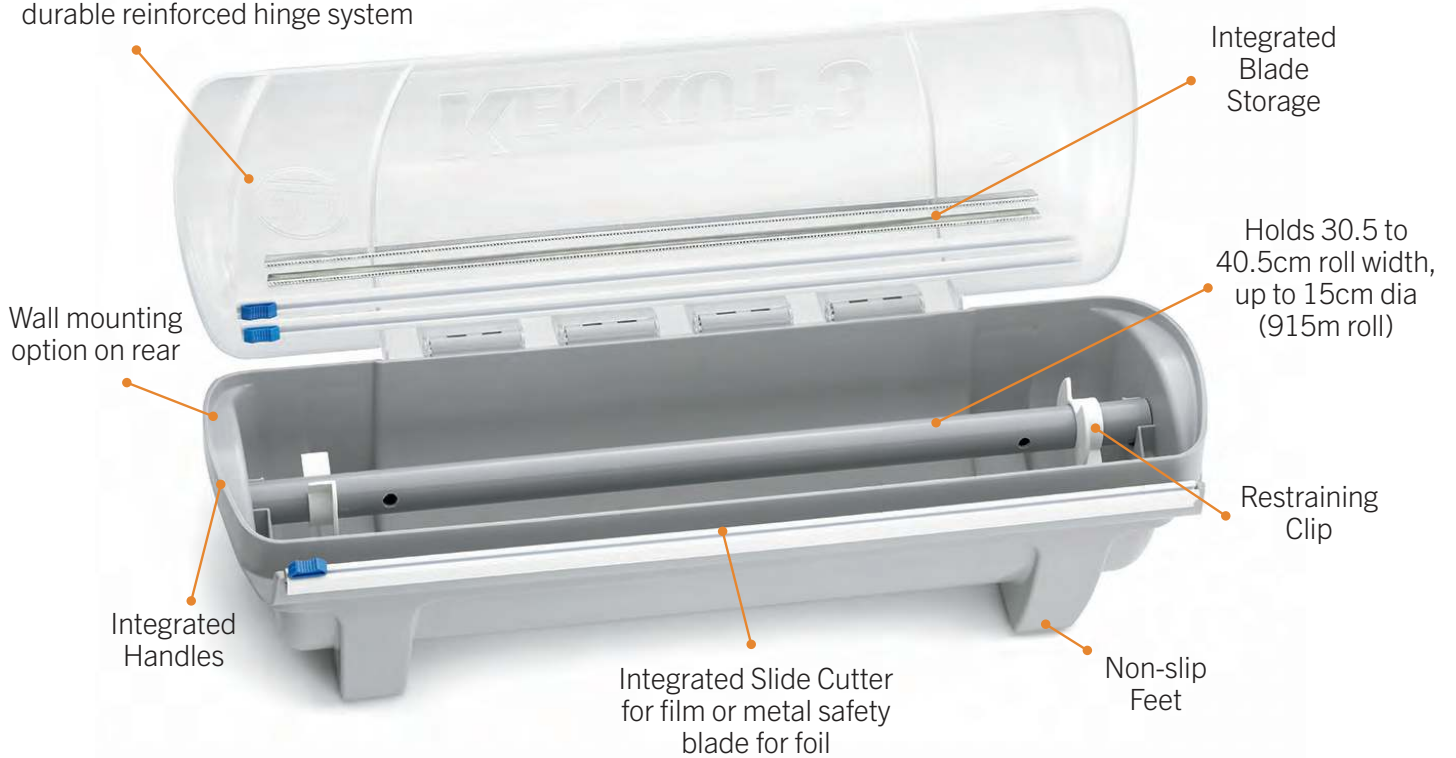

Stay-open Lid for easy loading with durable reinforced hinge system

KK3 	KK3SRB	KK3CLP	RB2
Kenkut® Dispenser ABS Plastic, Film & Foil	Replacement Film Slide Cutter Blade for KK3	Replacement Retaining Clips for KK3 Dowel Rod	Replacement Metal Blade
56 x 19.5 x 16.5cm	-	-	45.5cm
 1/1	 1/352	 1/1000	 1/1000