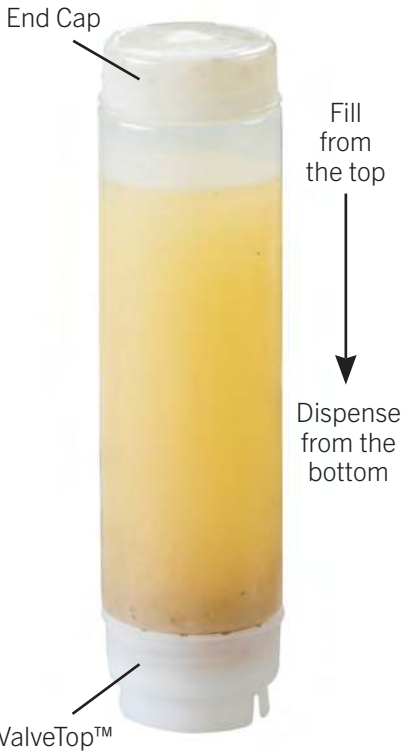

INVERTATOP™ | 53MM VALVE TOP & END CAPS

Valve Top Assembly

53mm

📦 12/300

Natural End Cap

53mm

📦 12/648