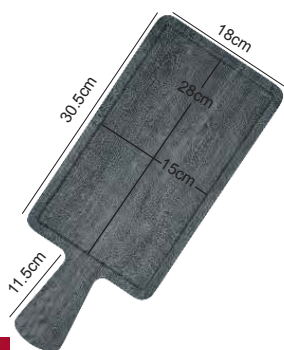

NEW

12450EU

Smokehouse Melamine Collection
Rectangular Serving Paddle Gray

30.5 x 18 cm with 11.5cm handle

6/12