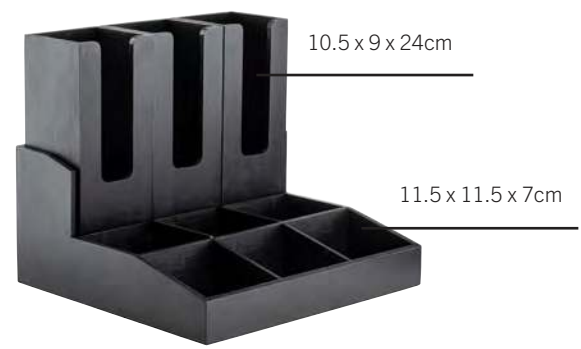

NEW

HOT BEVERAGE | COFFEE CONDIMENT ORGANIZERS

NEW 12689

Coffee Condiment Organizer,
Natural Bamboo,
(9) Compartments,
(3) Cup/Lid Holders
38 x 35.5 x 19cm
 1/2

NEW 12690

Coffee Condiment Organizer,
Black Painted Bamboo,
(9) Compartments,
(3) Cup/Lid Holders
38 x 35.5 x 19cm
 1/2