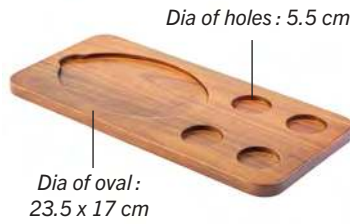

Compatible Ramekins:

- RAM2FBKEU
- RAM2FWEU
- RAM2WEU
- RAM2BKEU
- RAM3WEU
- RAM3RWEU
- RAM3RREU
- RAM3RBKEU
- RAM3RXEU
- RAM4RWEU
- RAM4RBKEU
- 5073
- 5063

10709

Fajita Serving Board
Acacia Wood, Rectangular
Fits 10746

47 x 22.5 x 2cm

1/12