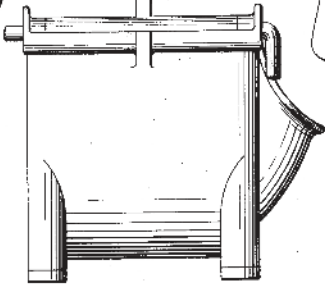

B018Y
Yellow

B018G
Green

CSQUARE

Sept. 25, 1934.

G. W. BUNGAY
JUICE EXTRACTOR
Filed July 17, 1934

Des. 93,382

Fig. 3.

INVENTOR
George W. Bungay
BY *W. H. D.*
ATTORNEY