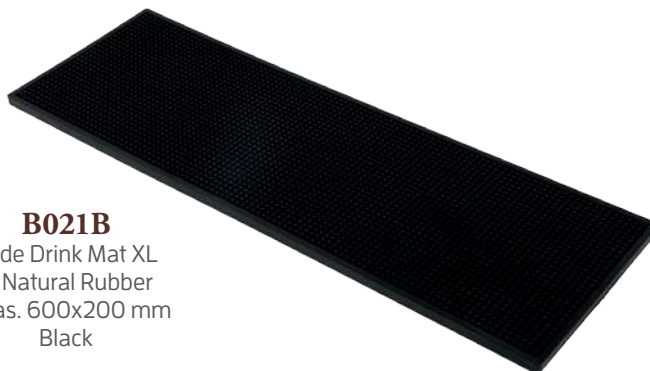

B008MG
Gold

B008MS
Silver

B008MC
Copper

NEW

B008SB
Bar Mat
in natural rubber
meas. 150x300 mm
Black

B009
Service Mats
in Natural Rubber
meas. 450x300 mm
Black

B021B
Wide Drink Mat XL
in Natural Rubber
meas. 600x200 mm
Black