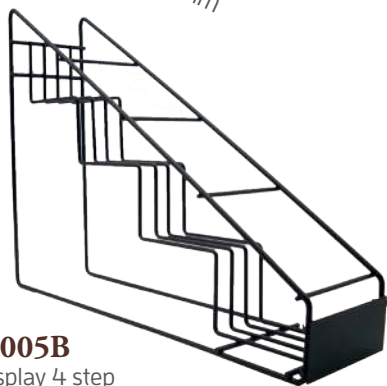

LD005B
Bottle Display 4 step
in Steel
Black Matt Finish