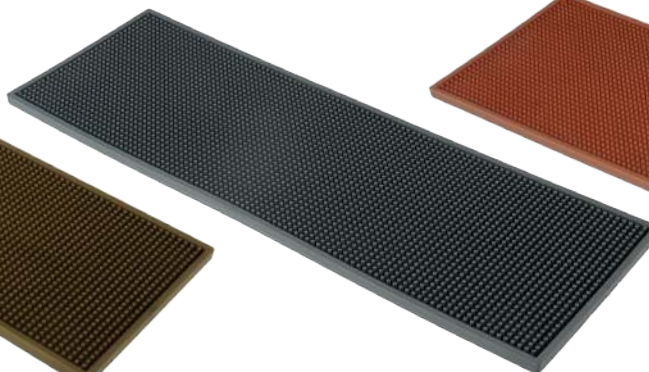

B021MG
Gold

B021MS
Silver