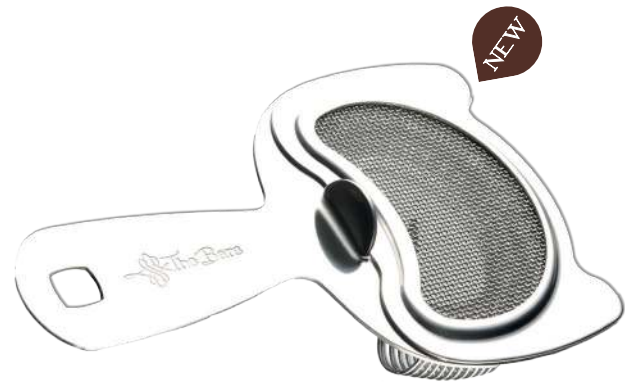

B006S
Cocktail Strainer 2 Prongs Deluxe
in Stainless Steel
Mirror Finish

B006V
Cocktail Strainer 4 Prongs
in Stainless Steel
Mirror Finish

B006K
Cocktail Strainer King
in Stainless Steel
Mirror Finish

B006NP
Stealth Cocktail Strainer No Prongs
in Stainless Steel
Mirror Finish