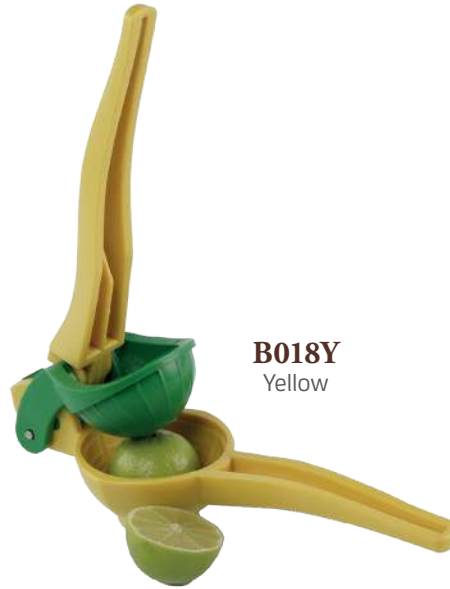

B011WD

Deluxe Condiment Holder
6 compartments
Cover in SBC
Body in Eco Wood
Wood

B012WD

Deluxe Condiment Holder
4 compartments
Cover in SBC
Body in Eco Wood
Wood

B018B
Heavy Citrus Press
in Nylon with glass fiber
Black