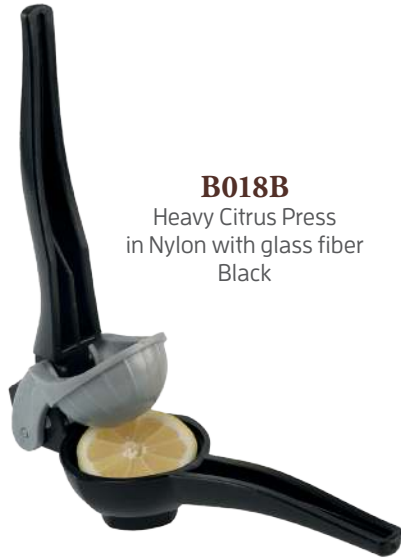

B011WD

Deluxe Condiment Holder
6 compartments
Cover in SBC
Body in Eco Wood
Wood

B012WD

Deluxe Condiment Holder
4 compartments
Cover in SBC
Body in Eco Wood
Wood

B018B
Heavy Citrus Press
in Nylon with glass fiber
Black