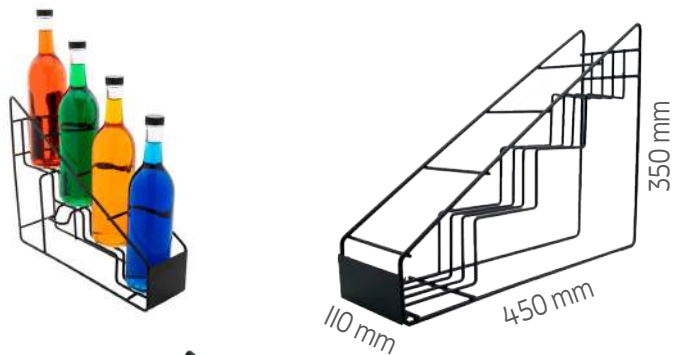

LD005B
Bottle Display 4 step
in Steel
Black Matt Finish