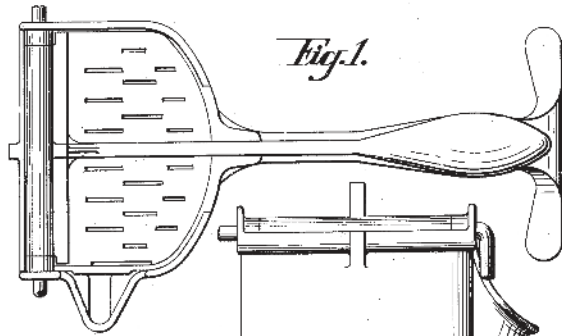

B018Y
Yellow

B018G
Green

CSQUARE

Sept. 25, 1934.

G. W. BUNGAY
JUICE EXTRACTOR
Filed July 17, 1934

Des. 93,382

Fig. 3.

INVENTOR
George W. Bungay
BY *W. H. D.*
ATTORNEY