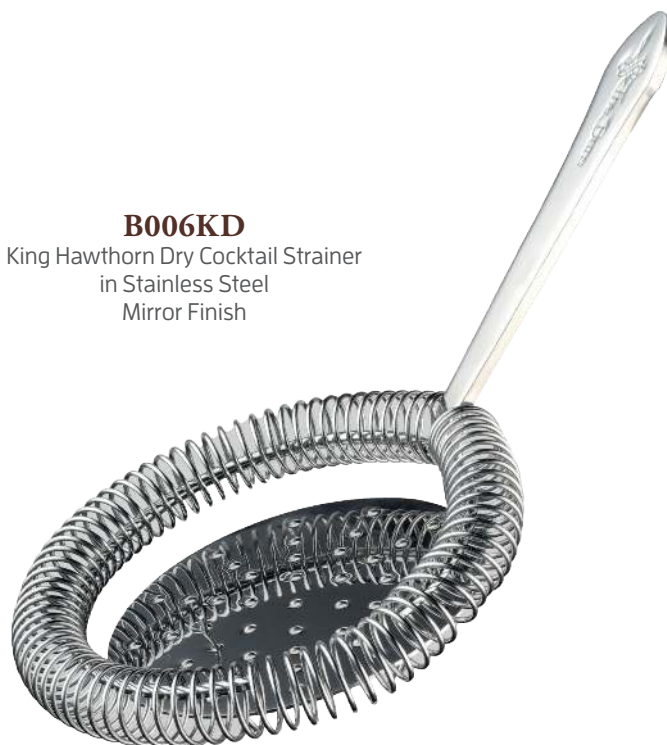

B006KD
King Hawthorn Dry Cocktail Strainer
in Stainless Steel
Mirror Finish