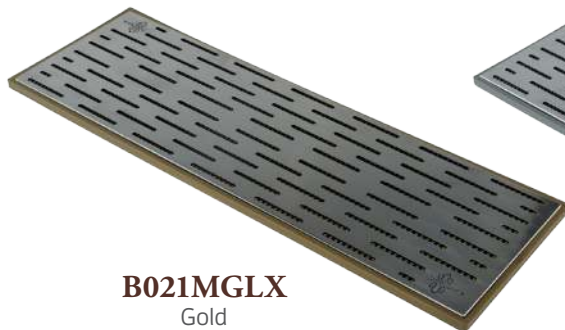

B021BBRAND
Wide Drink Mat XL Black
with Steel Grid
in Natural Rubber
and Stainless Steel
meas. 600 x 200 mm

B021BLX
Wide Drink Mat XL Black
with Steel Grid
in Natural Rubber
and Stainless Steel
meas. 600 x 200 mm

B021SSLX
Wide Drink Mat XL
with Steel Grid
in Stainless Steel
meas. 600 x 200 mm

B021MGBRAND
Gold

B021MSBRAND
Silver

B021MCBRAND
Copper

B021MGLX
Gold

B021MSLX
Silver

B021MCLX
Copper

B001
Bar Caddy
in ABS
Black