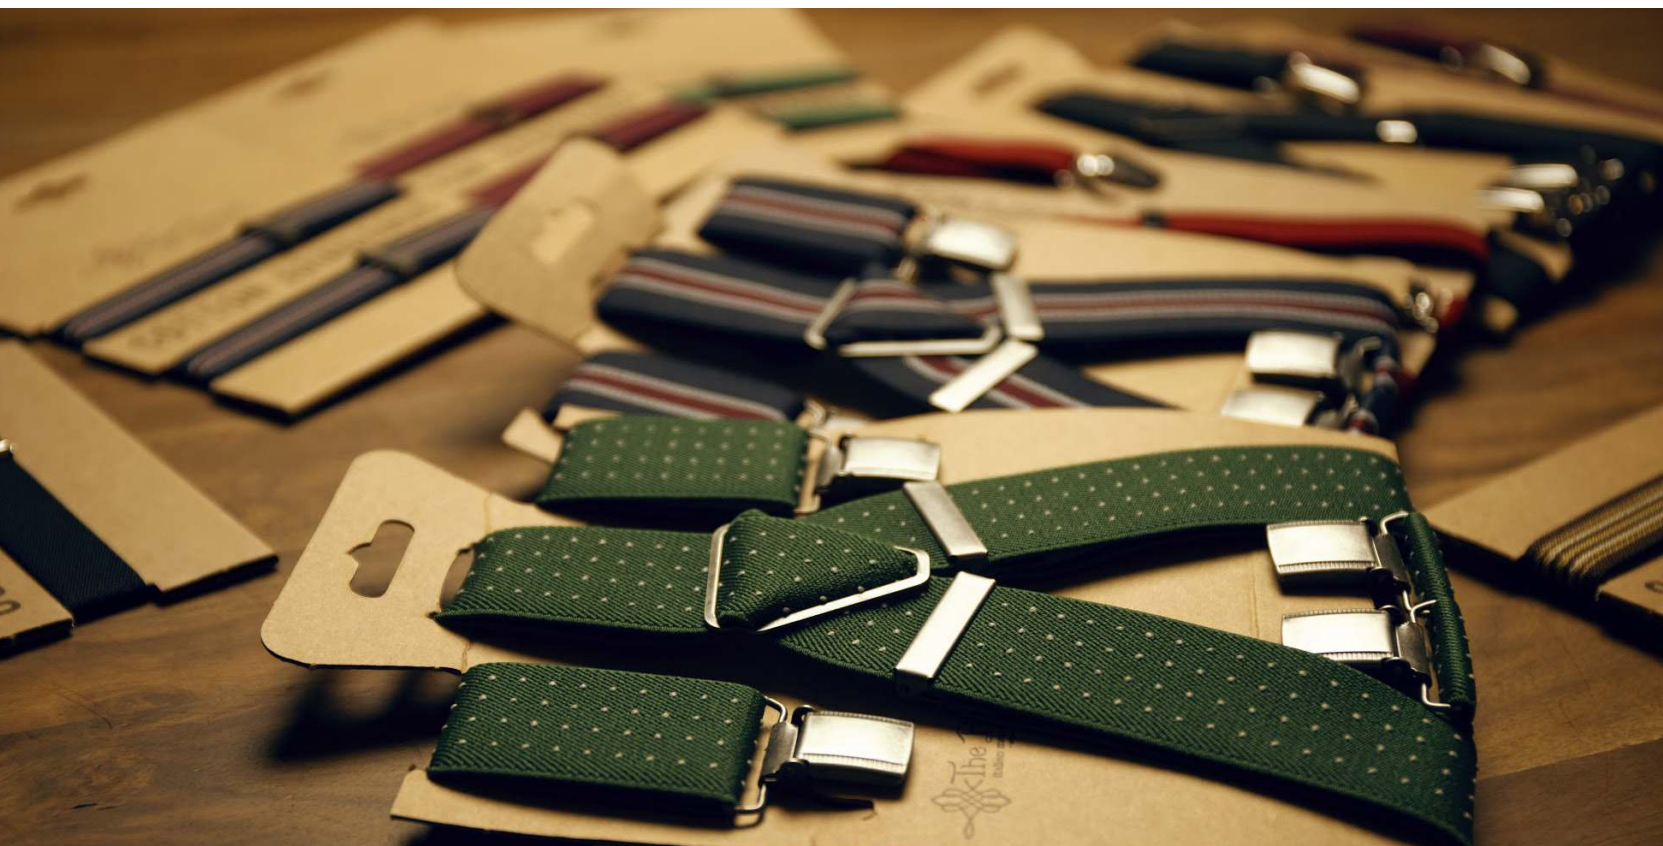

A003BV
Couple of Armbands
Elastic adjustable
Blue Vintage

A004B
Suspenders
Elastic adjustable
Black

A003B
Couple of Armbands
Elastic adjustable
Black

A004MV
Suspenders
Elastic adjustable
Brown Vintage

A003MV
Couple of Armbands
Elastic adjustable
Brown Vintage