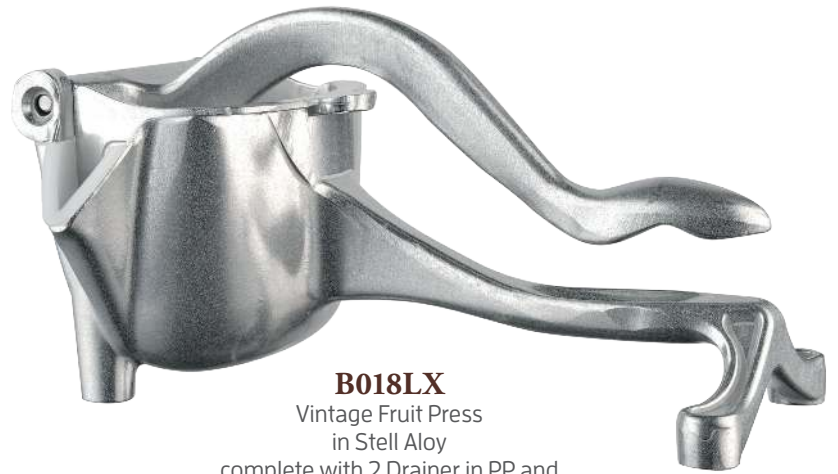

B018Y
Yellow

B018G
Green

CSQUARE

Sept. 25, 1934.

G. W. BUNGAY
JUICE EXTRACTOR
Filed July 17, 1934

Des. 93,382

Fig. 3.

INVENTOR
George W. Bungay
BY *W. H. D.*
ATTORNEY