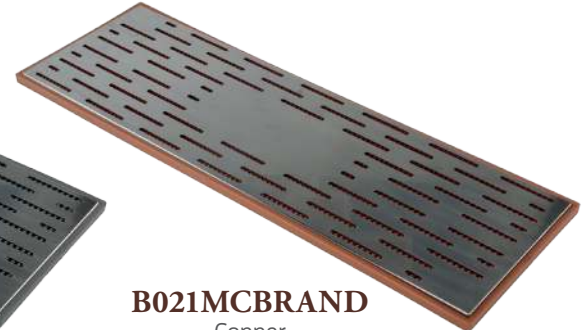

B021MCBRAND
Copper