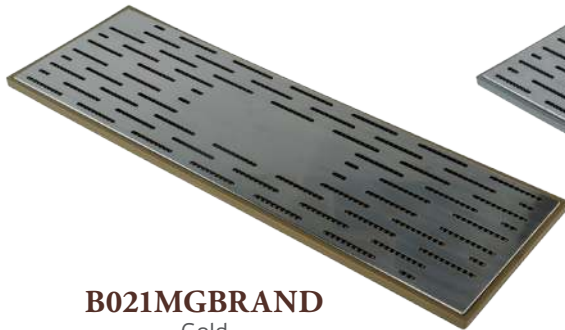

B021MGBRAND
Gold