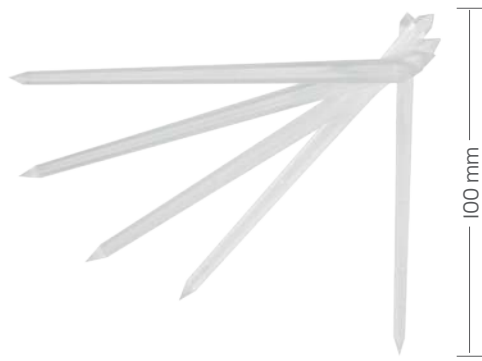

C003MS
Silver

C003MC
Copper

C001C
Ring Cocktail Pick
in SBC of 120 mm
Clear

C001MG
Gold

C001MS
Silver

C001MC
Copper

C008MP
Fruit Pick Grabber
in Stainless Steel
of 210 mm

C004PRP
Prism Cocktail Pick
in SBC of 100 mm
Clear