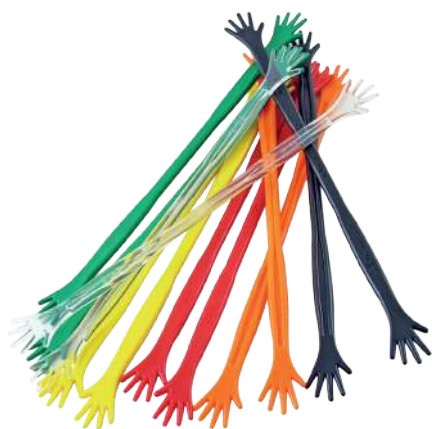

H003MX
Hand Drink Stirrer
in ABS
of 210 mm
Mix Colors