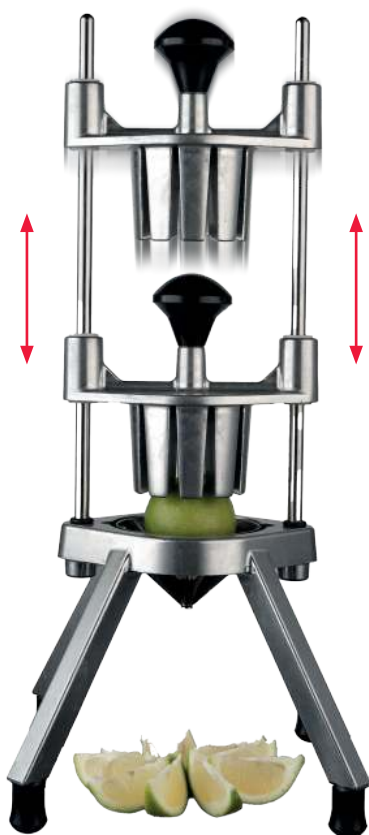

280 mm

SL001
Vintage Bell Cocktail Shaker
in Stainless Steel
of 800 ml

DT001
Fruit Peeler
of 210 mm in SBC
in Stainless Steel

DT002
Citrus Twist Small
of 165 mm in SBC
in Stainless Steel

DT003
Decorative Knife
of 195 mm in SBC
in Stainless Steel

DT004
Citrus Twist
of 170 mm in SBC
in Stainless Steel

B013LX
Fruit Wedger Professional
Body in Stell Alloy
Blade in Stainless Steel AISI 301
10 sections

C009
Ice Pick
in Stainless Steel and Wood
meas. 210 mm