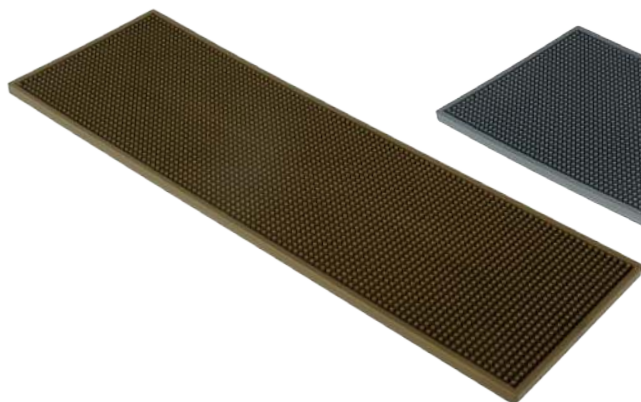

B008MG
Gold

B008MS
Silver

B008MC
Copper

NEW

B008SB
Bar Mat
in natural rubber
meas. 150x300 mm
Black

B009
Service Mats
in Natural Rubber
meas. 450x300 mm
Black

B021B
Wide Drink Mat XL
in Natural Rubber
meas. 600x200 mm
Black