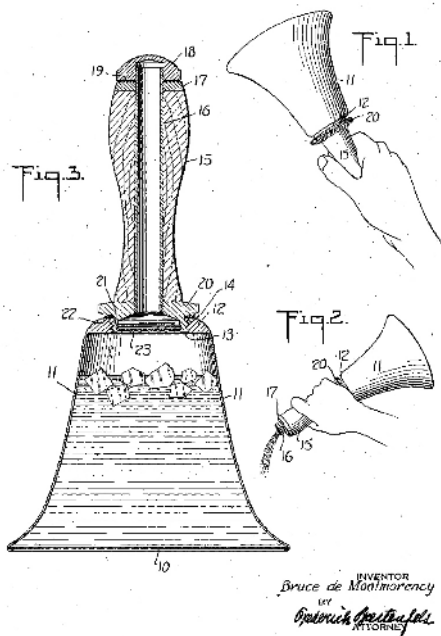

280 mm

SL001
Vintage Bell Cocktail Shaker
in Stainless Steel
of 800 ml

DT001
Fruit Peeler
of 210 mm in SBC
in Stainless Steel

DT002
Citrus Twist Small
of 165 mm in SBC
in Stainless Steel

DT003
Decorative Knife
of 195 mm in SBC
in Stainless Steel