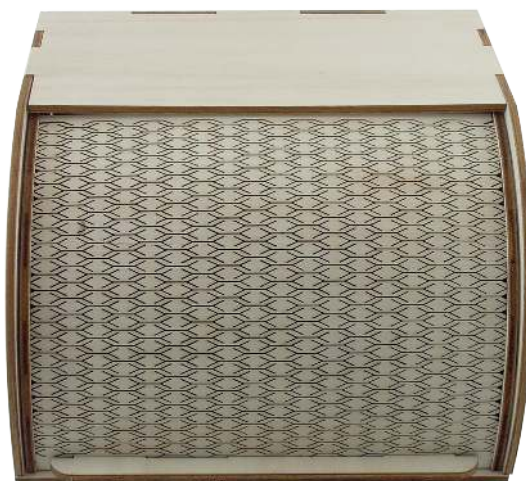

G006
Mini Roll Top Bread Box
in Beech Wood
meas. 105x140 mm / h 110 mm