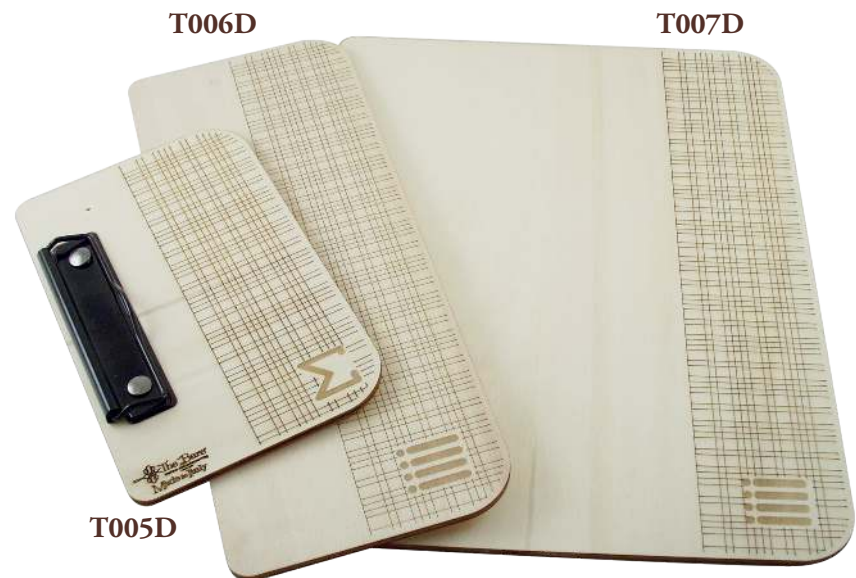

Bill Holder Clipboard Vintage
in Beech Wood
meas. 120 x 200 mm / depth 4 mm

T006A

Menu Holder Clipboard Vintage
in Beech Wood
meas. 120 x 320 / depth 4 mm

T007A

Menu Holder Clipboard Vintage
in Beech Wood
meas. 240 x 320 / depth 4 mm