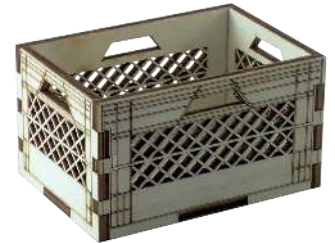

C012BL
Light Blue

C012WD
Mini Oval Basin
for sugar and tea bag
in Eco Wood

G004B
Mini Barrel Box
meas. 85 x 90 / h 50 mm
in Beech Wood

G004
Mini Fruit Box
meas. 60 x 90 / h 50 mm
in Beech Wood

G004F
Mini Shipping Box
meas. 70 x 100 / h 55 mm
in Beech Wood