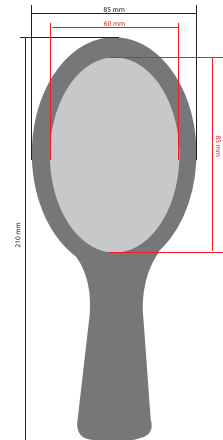

Kit Square Snack Holder
with 3 Bowls & Tray
in Stainless Steel
270 x 90 mm - h 30 mm
Mirror Finish

NEW

TT04RVT

Round Snack Bowl Holder
in Stainless Steel
Ø 90 mm - h 30 mm
Vintage Finish

NEW

TT05SQVT

Square Snack Tray Holder
in Stainless Steel
270 x 90 mm - h 10 mm
Vintage Finish

NEW

TT06SKVT

Kit Square Snack Holder
with 3 Bowls & Tray
in Stainless Steel
270 x 90 mm - h 30 mm
Vintage Finish

TT07SSM
 Snack Spoon Medium
 in Stainless Steel
 85 x 205 mm - h 30 mm
 Mirror Finish

TT07SSL
 Snack Spoon Large
 in Stainless Steel
 110 x 250 mm - h 30 mm
 Mirror Finish

TT07SSLVT
 Snack Spoon Large
 in Stainless Steel
 110 x 250 mm -h 30 mm
 Vintage Finish

TT07SSMVT
 Snack Spoon Medium
 in Stainless Steel
 85 x 205 mm -h 30 mm
 Vintage Finish

TR01S
Bar Tray Small
in Stainless Steel
Ø 200 mm - h 10 mm
Mirror Finish

TR01L
Bar Tray Large
in Stainless Steel
Ø 300 mm - h 10 mm
Mirror Finish

TR01SB
Bar Tray Small Black Matt
in Stainless Steel
Ø 200 mm - h 10 mm
Black Matt Color Finish

TR01LB
Bar Tray Large Black Matt
in Stainless Steel
Ø 300 mm - h 10 mm
Black Matt Color Finish