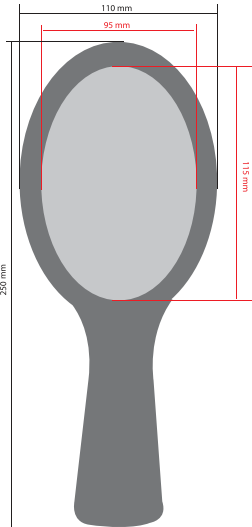

Kit Square Snack Holder
with 3 Bowls & Tray
in Stainless Steel
270 x 90 mm - h 30 mm
Mirror Finish

NEW

TT04RVT

Round Snack Bowl Holder
in Stainless Steel
Ø 90 mm - h 30 mm
Vintage Finish

NEW

TT05SQVT

Square Snack Tray Holder
in Stainless Steel
270 x 90 mm - h 10 mm
Vintage Finish

NEW

TT06SKVT

Kit Square Snack Holder
with 3 Bowls & Tray
in Stainless Steel
270 x 90 mm - h 30 mm
Vintage Finish

TT07SSM
 Snack Spoon Medium
 in Stainless Steel
 85 x 205 mm - h 30 mm
 Mirror Finish

TT07SSL
 Snack Spoon Large
 in Stainless Steel
 110 x 250 mm - h 30 mm
 Mirror Finish

TT07SSLVT
 Snack Spoon Large
 in Stainless Steel
 110 x 250 mm -h 30 mm
 Vintage Finish

TT07SSMVT
 Snack Spoon Medium
 in Stainless Steel
 85 x 205 mm -h 30 mm
 Vintage Finish

TR01S
Bar Tray Small
in Stainless Steel
Ø 200 mm - h 10 mm
Mirror Finish

TR01L
Bar Tray Large
in Stainless Steel
Ø 300 mm - h 10 mm
Mirror Finish

TR01SB
Bar Tray Small Black Matt
in Stainless Steel
Ø 200 mm - h 10 mm
Black Matt Color Finish

TR01LB
Bar Tray Large Black Matt
in Stainless Steel
Ø 300 mm - h 10 mm
Black Matt Color Finish