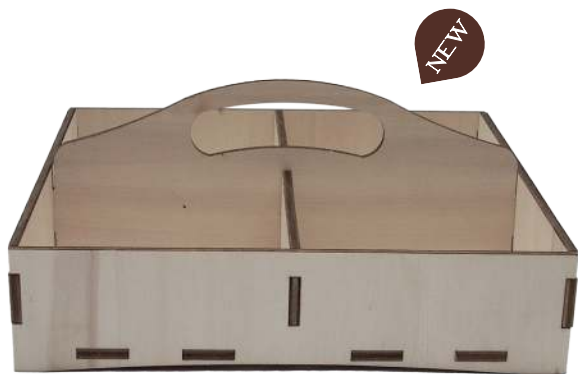

G007M
Snack Tray 4 section
in Beech Wood
meas. 210x210 mm / h 85 mm