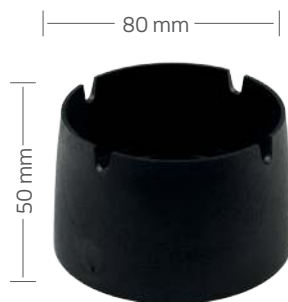

100 mm

NEW

C004BLX
Ashtray Base
in Stainless Steel
Mirror Finish

NEW

C004CSLX
Windproof Ashtray
Cover Small
in Stainless Steel
Mirror Finish

 Strong and Solid
Stackable
Weight 135 gr.

 *Massiccio e Solido*
Impilabile
Peso 135 gr.

C004E
Ashtray
Windproof Small
in Stainless Steel
Mirror Finish

 *Massiccio e Solido*
Impilabile
Peso 85 gr.

 Strong and Solid
Stackable
Weight 85 gr.

C004XBE
Ashtray
Windproof Small
in Nylon Fireproof
Black

100 mm

C004XBG

Ashtray with Cover Windproof Small
in Nylon Fireproof
Grey

80 mm

C004XBGS

Ashtray with Cover Windproof Small
in Nylon Fireproof
Grey

 Strong and Solid
Stackable
Weight 120 gr.

 *Massiccio e Solido*
Impilabile
Peso 120 gr.