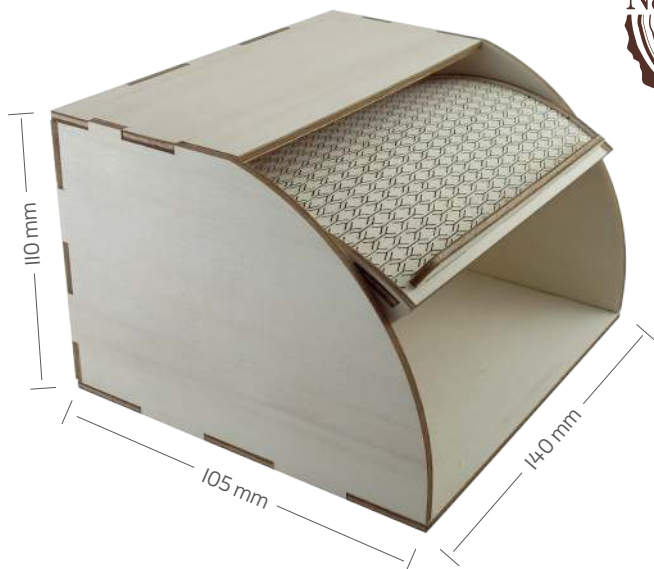

G006
Mini Roll Top Bread Box
in Beech Wood
meas. 105x140 mm / h 110 mm