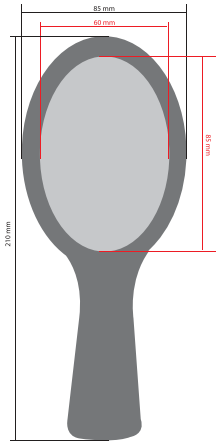

NEW

TT04R

Round Snack Bowl Holder
in Stainless Steel
Ø 90 mm - h 30 mm
Mirror Finish

NEW

TT05SQ

Square Snack Tray Holder
in Stainless Steel
270 x 90 mm - h 10 mm
Mirror Finish

NEW

TT06SK

Kit Square Snack Holder
with 3 Bowls & Tray
in Stainless Steel
270 x 90 mm - h 30 mm
Mirror Finish

NEW

TT04RVT

Round Snack Bowl Holder
in Stainless Steel
Ø 90 mm - h 30 mm
Vintage Finish

NEW

TT05SQVT

Square Snack Tray Holder
in Stainless Steel
270 x 90 mm - h 10 mm
Vintage Finish

NEW

TT06SKVT

Kit Square Snack Holder
with 3 Bowls & Tray
in Stainless Steel
270 x 90 mm - h 30 mm
Vintage Finish

TT07SSM
 Snack Spoon Medium
 in Stainless Steel
 85 x 205 mm - h 30 mm
 Mirror Finish

TT07SSL
 Snack Spoon Large
 in Stainless Steel
 110 x 250 mm - h 30 mm
 Mirror Finish