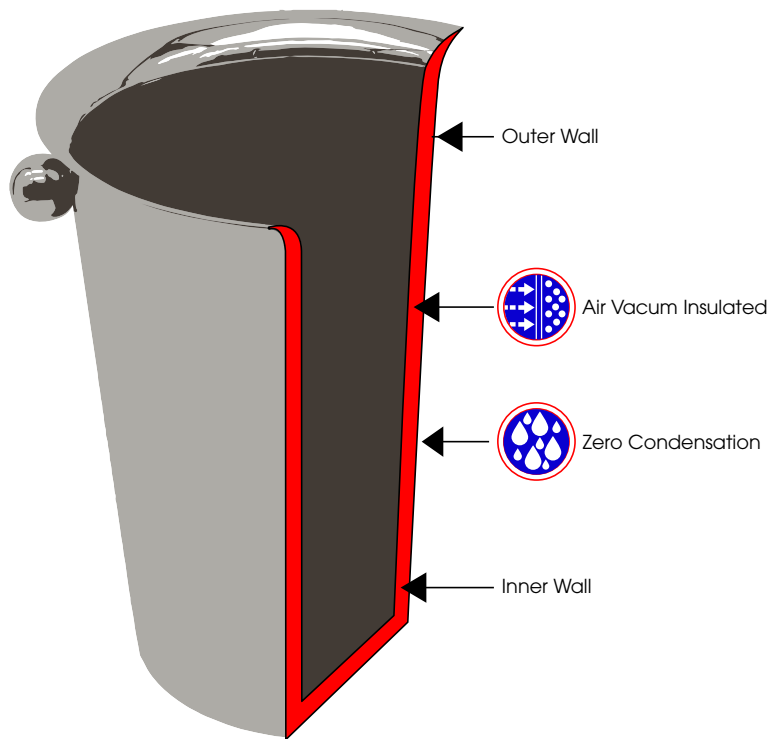

IB01LN-L
Ice Bucket Classic Line
in Stainless Steel
Ø 215 mm - h 210 mm
Mirror Finish

IB01LNS
Mini Ice Bucket Classic Line
in Stainless Steel
Ø 145 mm - h 135 mm
Mirror Finish

NEW

IB07LNDW

Glacette Bottle Chilled Classic Line

Double Wall

in Stainless Steel

Ø 120 mm - h 200 mm

Mirror Finish

IB02VLDW
Ice Bucket Vertical Line
Double Wall
in Stainless Steel
Ø 210 mm - h 230 mm
Mirror Finish

IB01VL
Ice Bucket Vertical Line
in Stainless Steel
Ø 215 mm - h 210 mm
Mirror Finish

IB01VLS-L
Mini Ice Bucket Vertical Line
in Stainless Steel
Ø 145 mm - h 135 mm
Mirror Finish

IB01VLS
Mini Ice Bucket Vertical Line
in Stainless Steel
Ø 145 mm - h 135 mm
Mirror Finish

IB01HM
Ice Bucket Hammered
in Stainless Steel
Ø 215 mm - h 210 mm
Mirror Finish