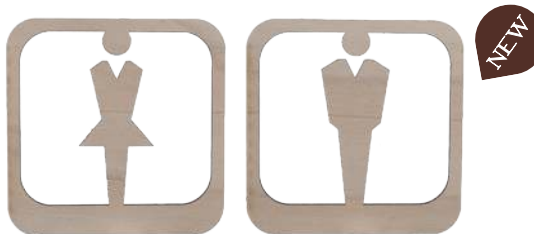

S007
in Beech wood
Ø 100x4+4 mm