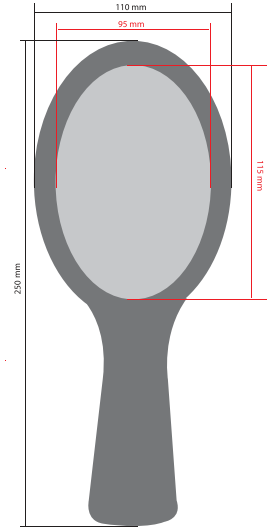

Kit Square Snack Holder
with 3 Bowls & Tray
in Stainless Steel
270 x 90 mm - h 30 mm
Mirror Finish

NEW

TT04RVT

Round Snack Bowl Holder
in Stainless Steel
Ø 90 mm - h 30 mm
Vintage Finish

NEW

TT05SQVT

Square Snack Tray Holder
in Stainless Steel
270 x 90 mm - h 10 mm
Vintage Finish

NEW

TT06SKVT

Kit Square Snack Holder
with 3 Bowls & Tray
in Stainless Steel
270 x 90 mm - h 30 mm
Vintage Finish

TT07SSM
 Snack Spoon Medium
 in Stainless Steel
 85 x 205 mm - h 30 mm
 Mirror Finish

TT07SSL
 Snack Spoon Large
 in Stainless Steel
 110 x 250 mm - h 30 mm
 Mirror Finish

TT07SSLVT
 Snack Spoon Large
 in Stainless Steel
 110 x 250 mm -h 30 mm
 Vintage Finish

TT07SSMVT
 Snack Spoon Medium
 in Stainless Steel
 85 x 205 mm -h 30 mm
 Vintage Finish

TR01S
Bar Tray Small
in Stainless Steel
Ø 200 mm - h 10 mm
Mirror Finish

TR01L
Bar Tray Large
in Stainless Steel
Ø 300 mm - h 10 mm
Mirror Finish

TR01SB
Bar Tray Small Black Matt
in Stainless Steel
Ø 200 mm - h 10 mm
Black Matt Color Finish

TR01LB
Bar Tray Large Black Matt
in Stainless Steel
Ø 300 mm - h 10 mm
Black Matt Color Finish